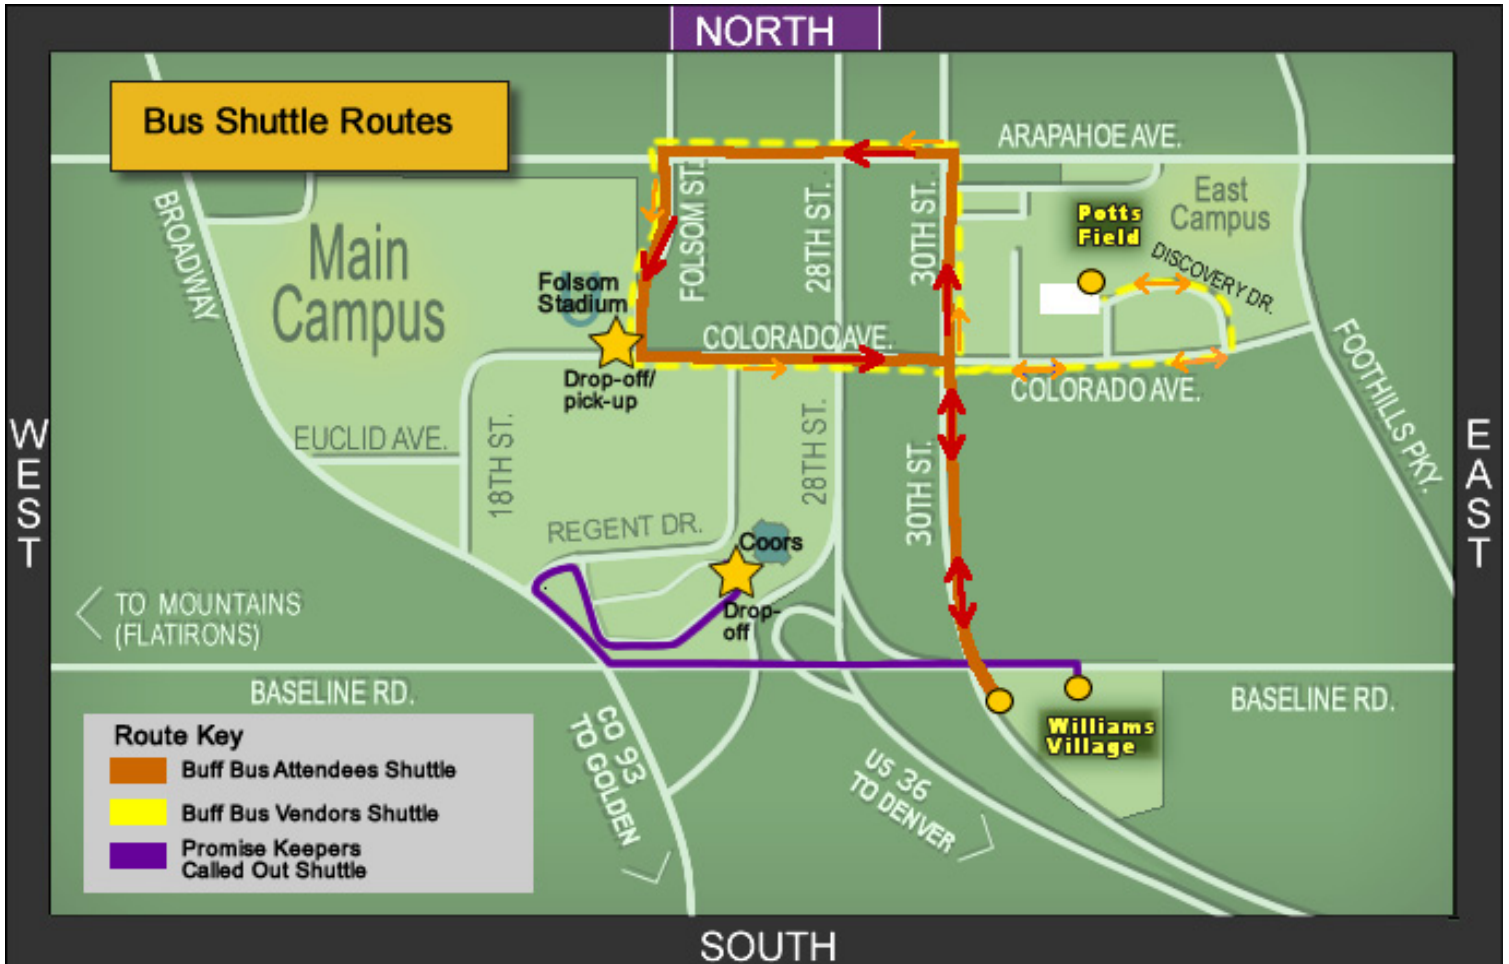

# Promise Keepers Bus Information

## For Bus/Van Parking ONLY

From Denver, take the Baseline exit off Highway 36. Travel east on Baseline past 30th Street. Turn right into the Williams Village parking lot. Look for signs and attendants for further instruction.