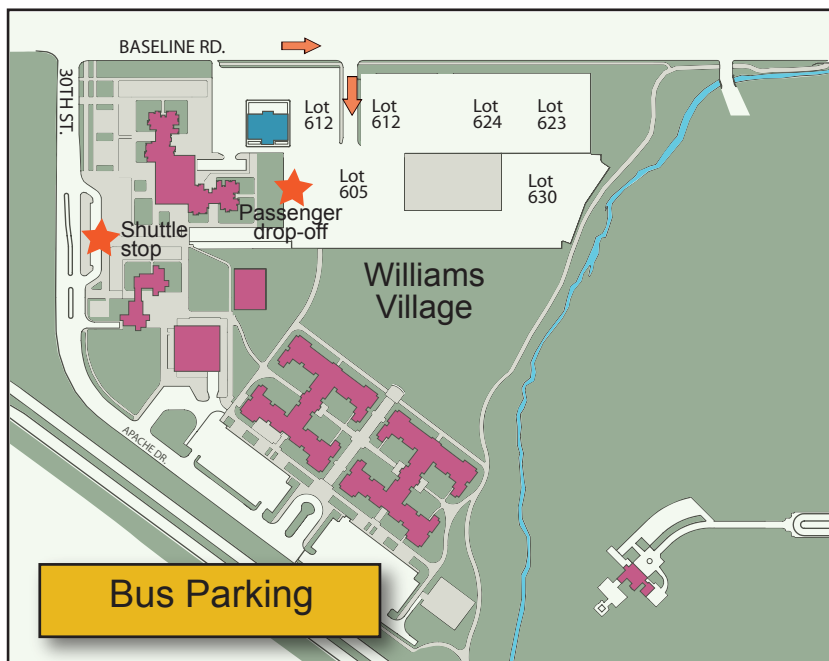

## For Bus/Van Parking ONLY

From Denver, take the Baseline exit off Highway 36. Travel east on Baseline past 30th Street. Turn right into the Williams Village parking lot. Look for signs and attendants for further instruction.